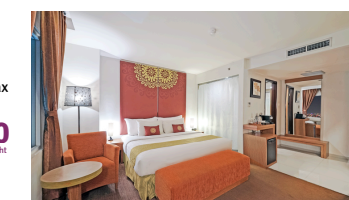

Starts From
Rp **500.000**
nett /person /day

2 Times of Coffee Break | Lunch & Dinner Arrangement | Standard Meeting Facilities

Residential Package

Residential Fullboard Meeting Twin Share Package

Starts From
Rp **850.000**
nett /person /night

2 Times of Coffee Break | Breakfast, Lunch & Dinner Arrangement
Standard Meeting Facilities | Superior Room

Residential Fullboard Meeting Single Package

Starts From
Rp **1.200.000**
nett /person /night

2 Times of Coffee Break | Breakfast, Lunch & Dinner Arrangement
Standard Meeting Facilities | Superior Room

Room Information

Room Type	Size
Superior Room	22 sqm
Deluxe Room	25 sqm
Deluxe Executive	30 sqm
Junior Suite	32 sqm

Special Room Rate

Superior Room
Room + Breakfast 2 pax
Starts From
Rp **1.199.000**
nett /room/night

Deluxe Executive
Room + Breakfast 2 pax
Starts From
Rp **1.399.000**
nett /room/night

Deluxe Room
Room + Breakfast 2 pax
Starts From
Rp **1.299.000**
nett /room/night

Junior Suite
Room + Breakfast 2 pax
Starts From
Rp **1.599.000**
nett /room/night